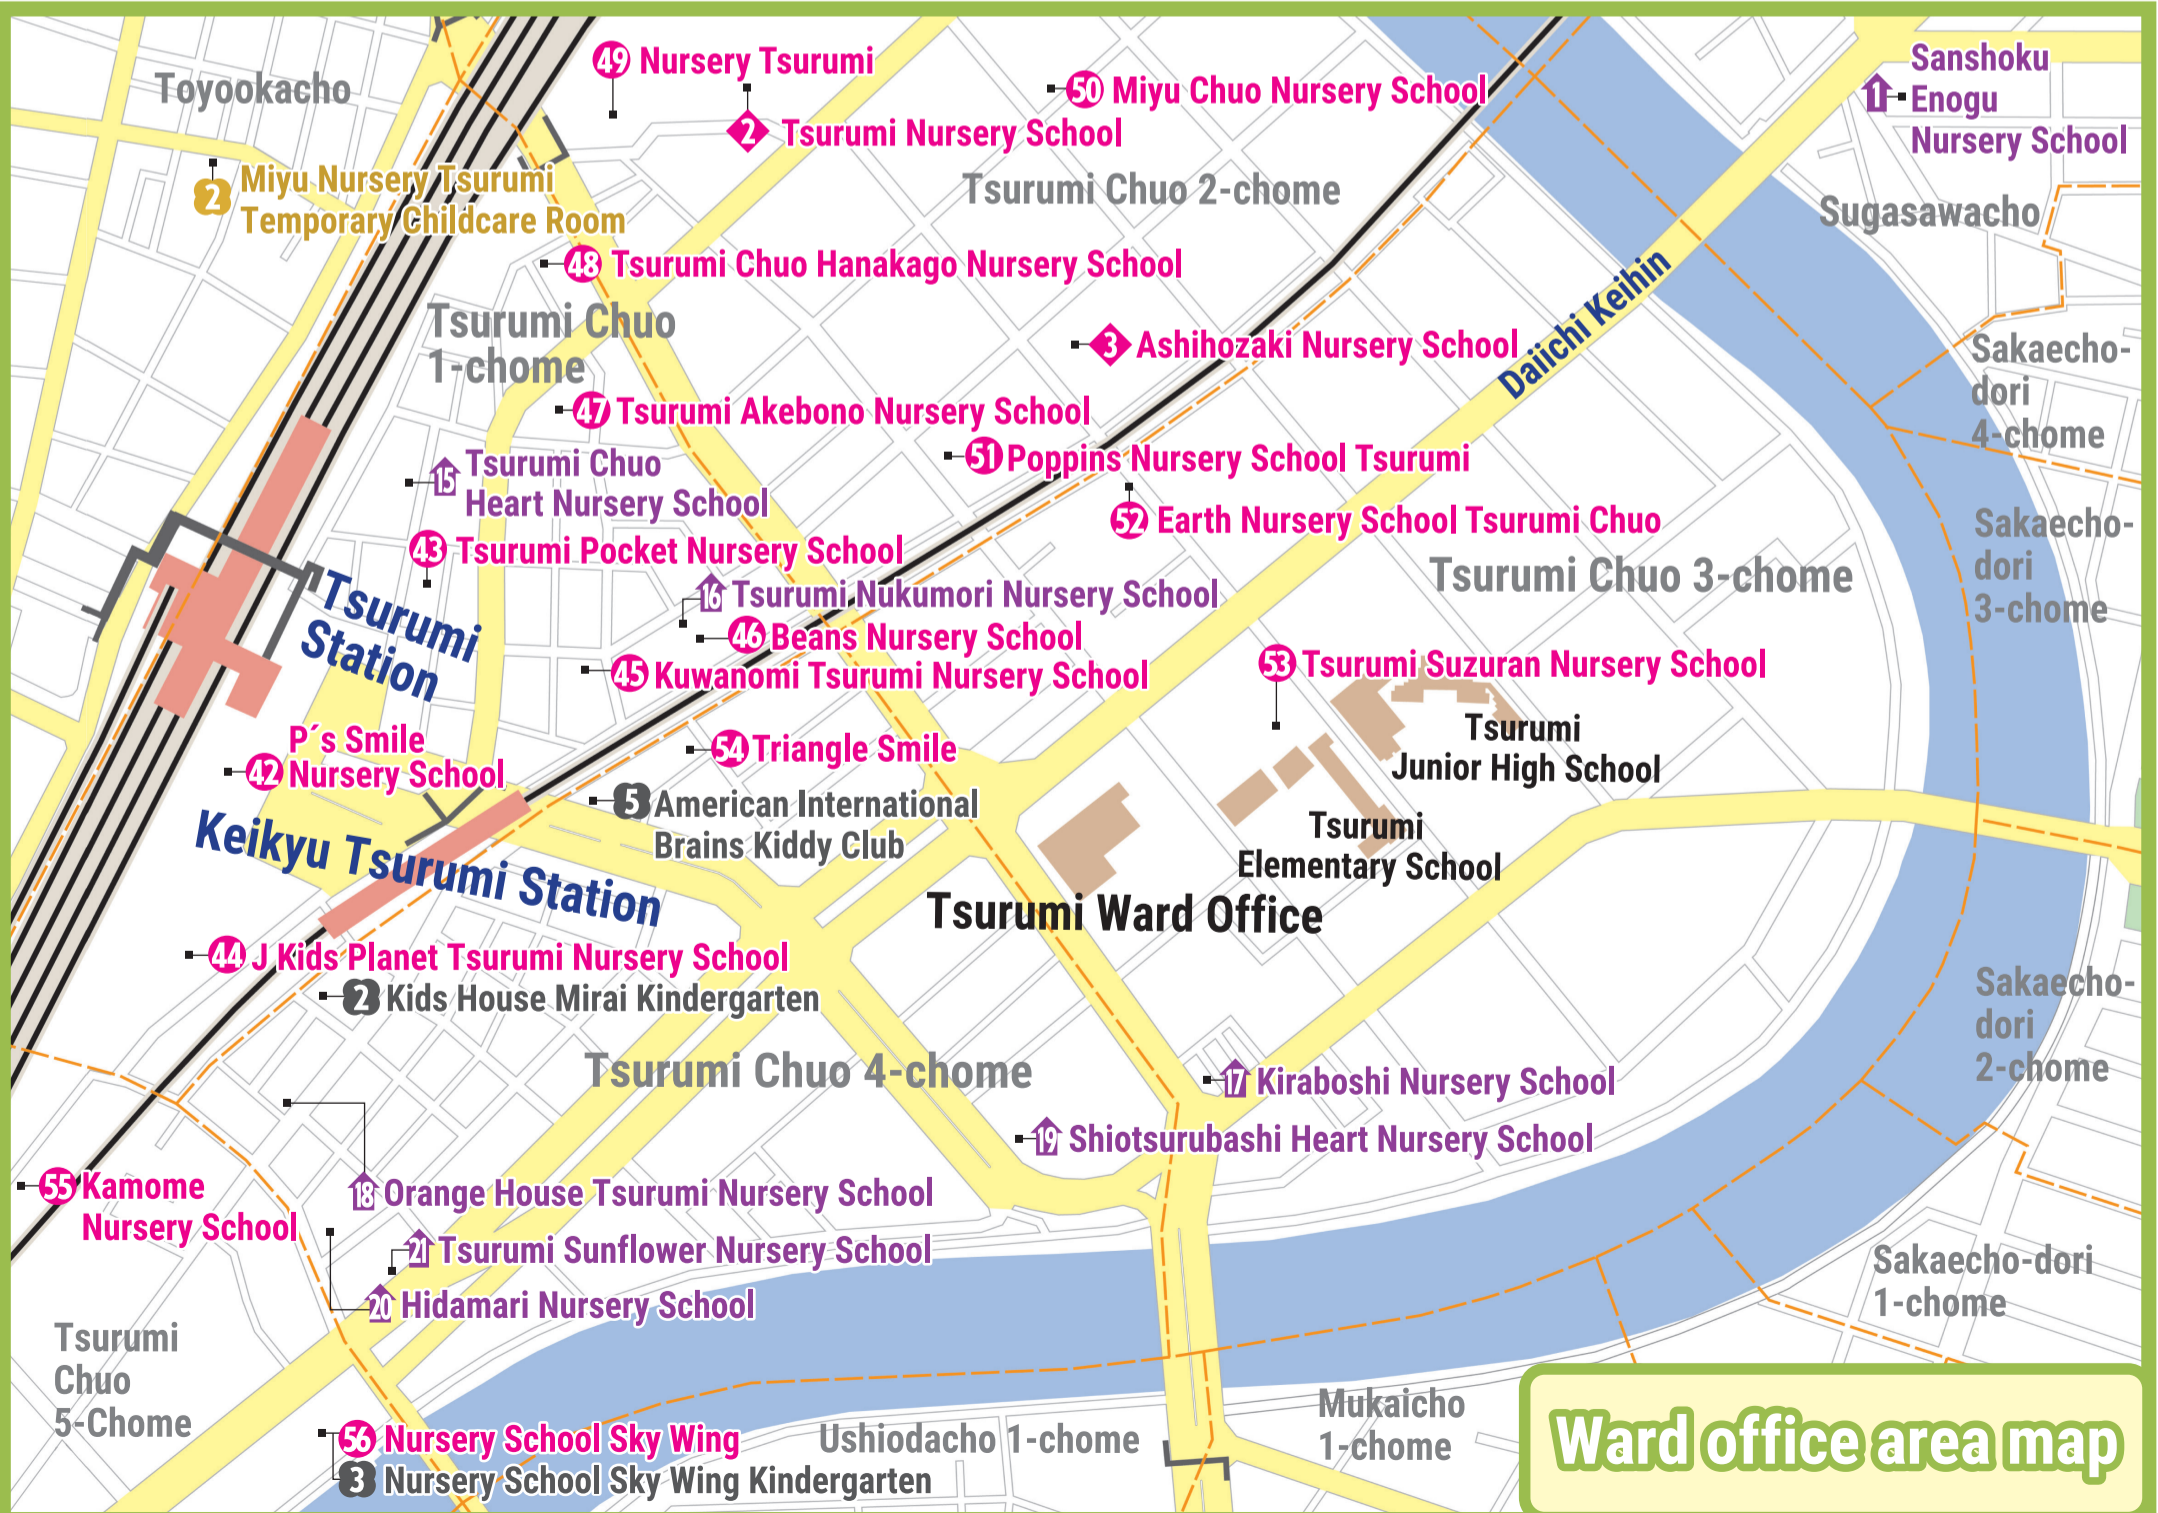

Free spaces
Tuesdays ~ Saturdays / 9:30 am to 3:30 pm
* The free spaces have no cost and do not require a reservation.

Closed Sundays, Mondays, holidays, the New Year holiday period, special closed days
*If Monday is a holiday, we will be closed on that Tuesday.

HP : <https://www.wakkunhiroba-tsurumi.jp>

Yokohama Childrearing Support System (Kosapo)

This is a system that helps pair community members who want to have their children taken care of (users) with members who want to take care of children (providers). You must be a registered member to use this system.

It includes various activities. Feel free to contact us.

Usage fee Mondays - Fridays / 7 am to 7 pm 500 yen per hour
Hours other than the above, weekends, holidays, and the New Year holiday period 600 yen per hour

Please call us regarding the most up-to-date usage fees or transportation fees or other fees that arise when support is provided.

Child support (Kosapo) dedicated phone number
582-7610 (Office hours of operation: Tuesdays - Saturdays, 9 am to 5 pm)

Certified Combined Nursery Schools and Kindergartens

MAP number	Name/Address	Phone number	Index
1	Asahidai Kindergarten (kindergarten/nursery school) 6-7-24 Shimosueyoshi	574-4583	E-4
2	YMCA Tsurumi Nursery School (kindergarten/nursery school) 2-28-1 Heiancho	500-5030	I-7

* If no area code is shown with the phone number, it is 045.

Ward office area map