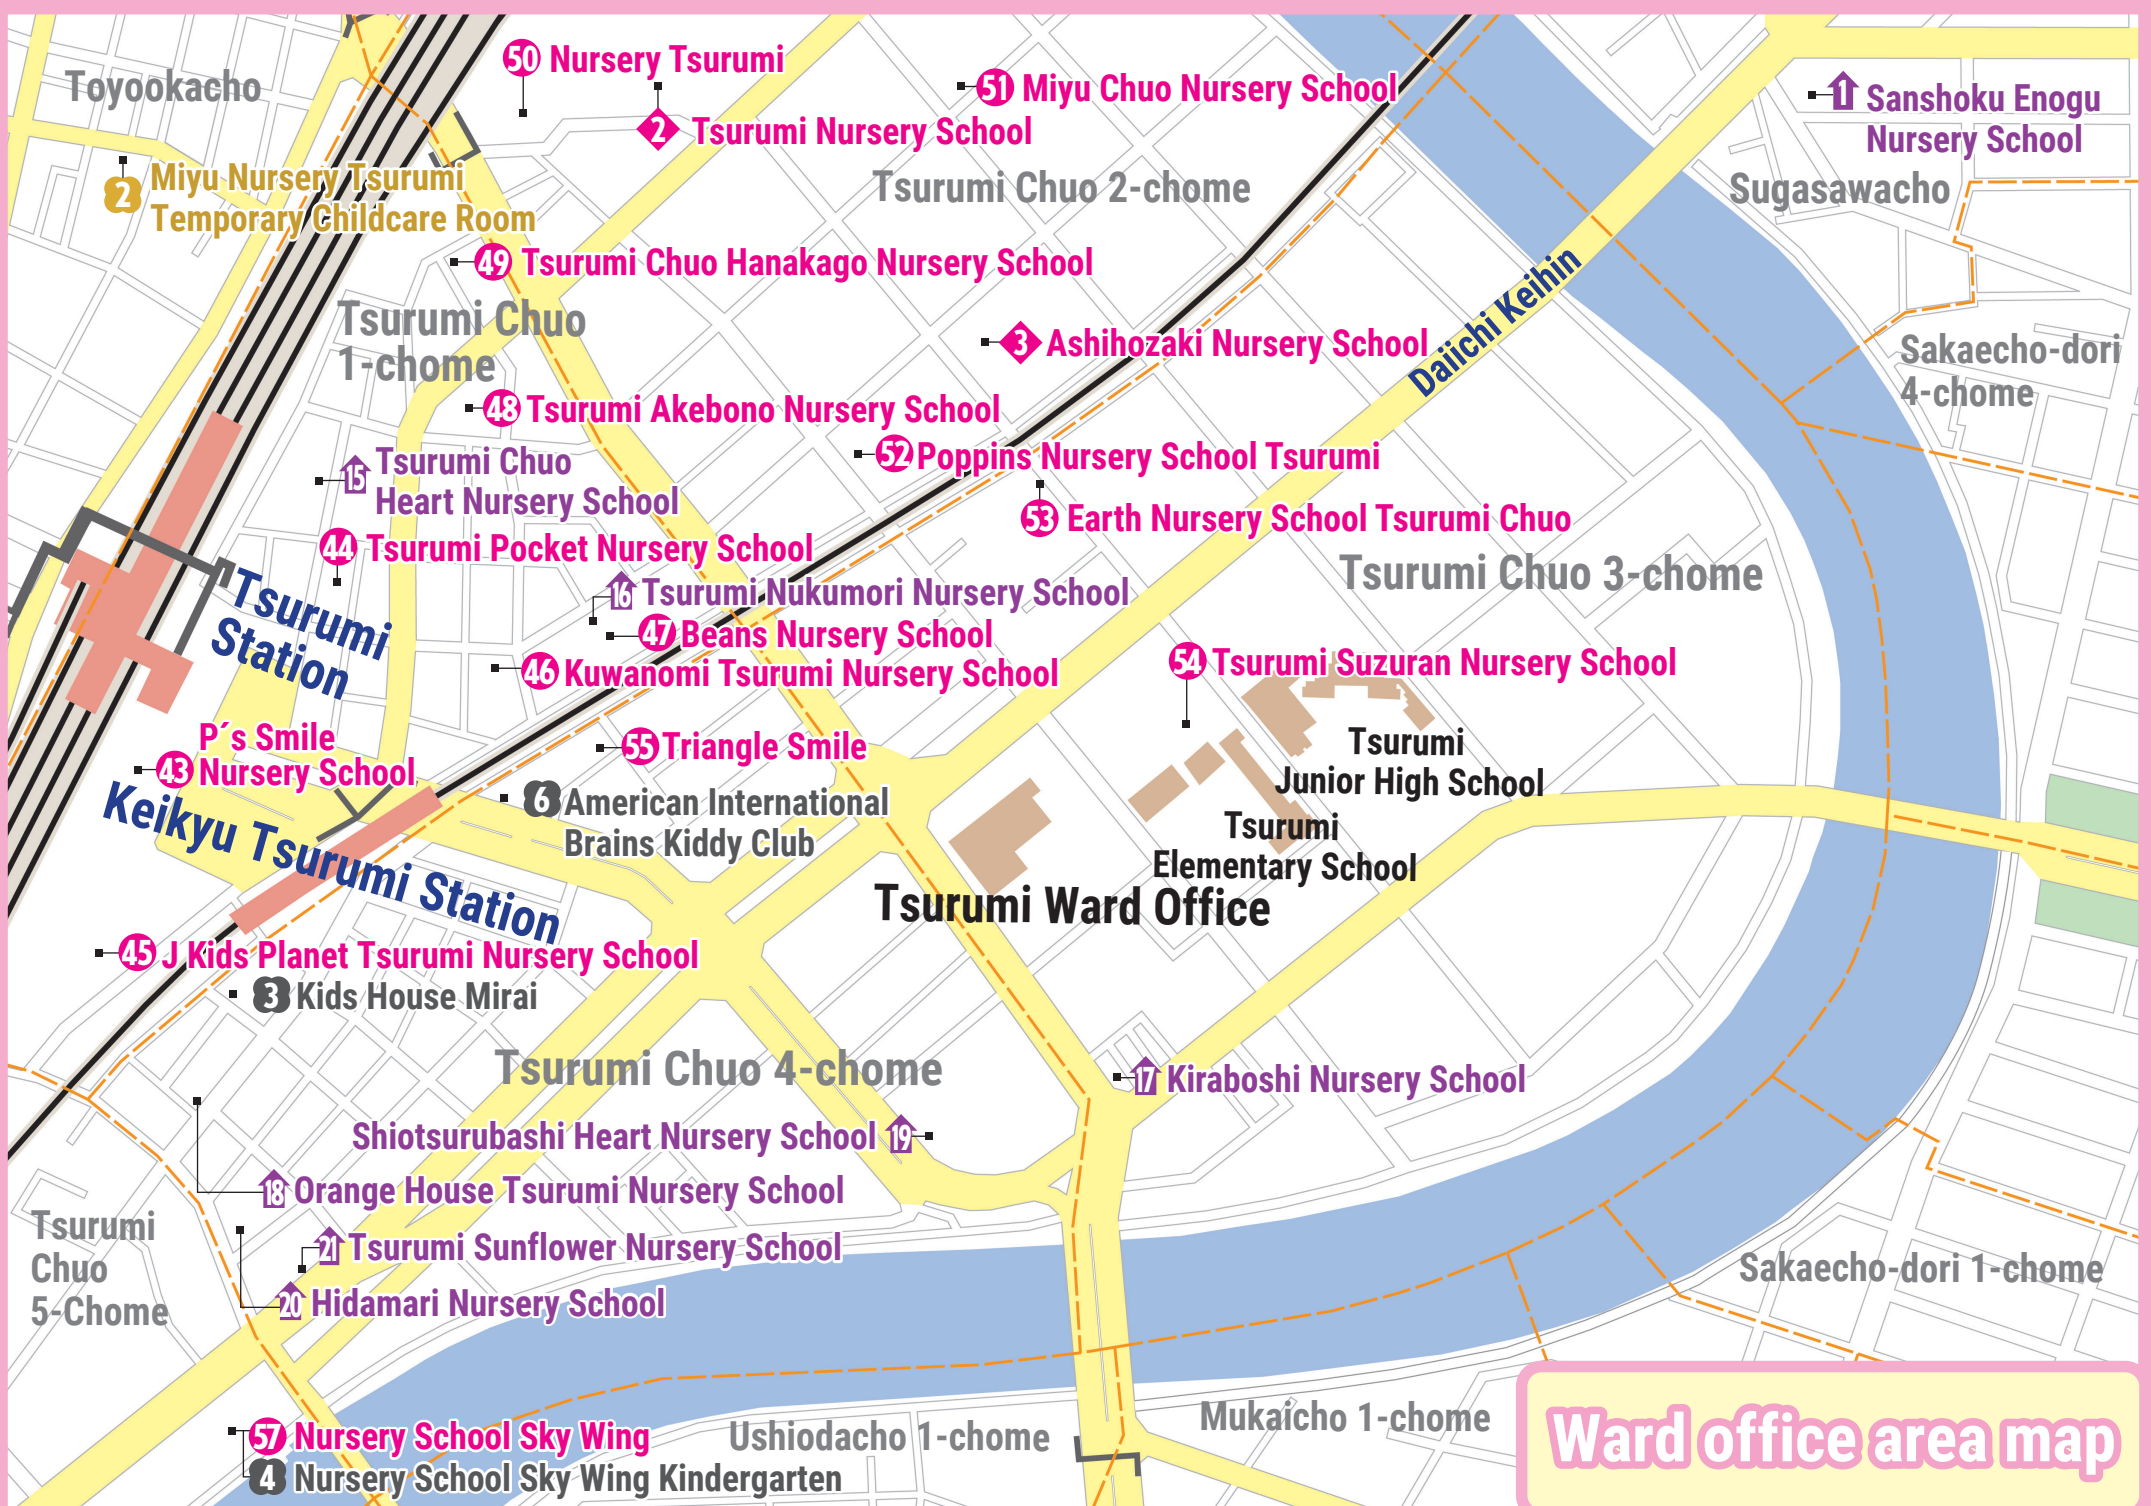

Please call us regarding the most up-to-date usage fees or transportation fees or other fees that arise when support is provided.

Child support (Kosapo) dedicated phone number

582-7610 (Office hours of operation: Tuesdays ~ Saturdays, 9 am to 5 pm)

Ward office area map