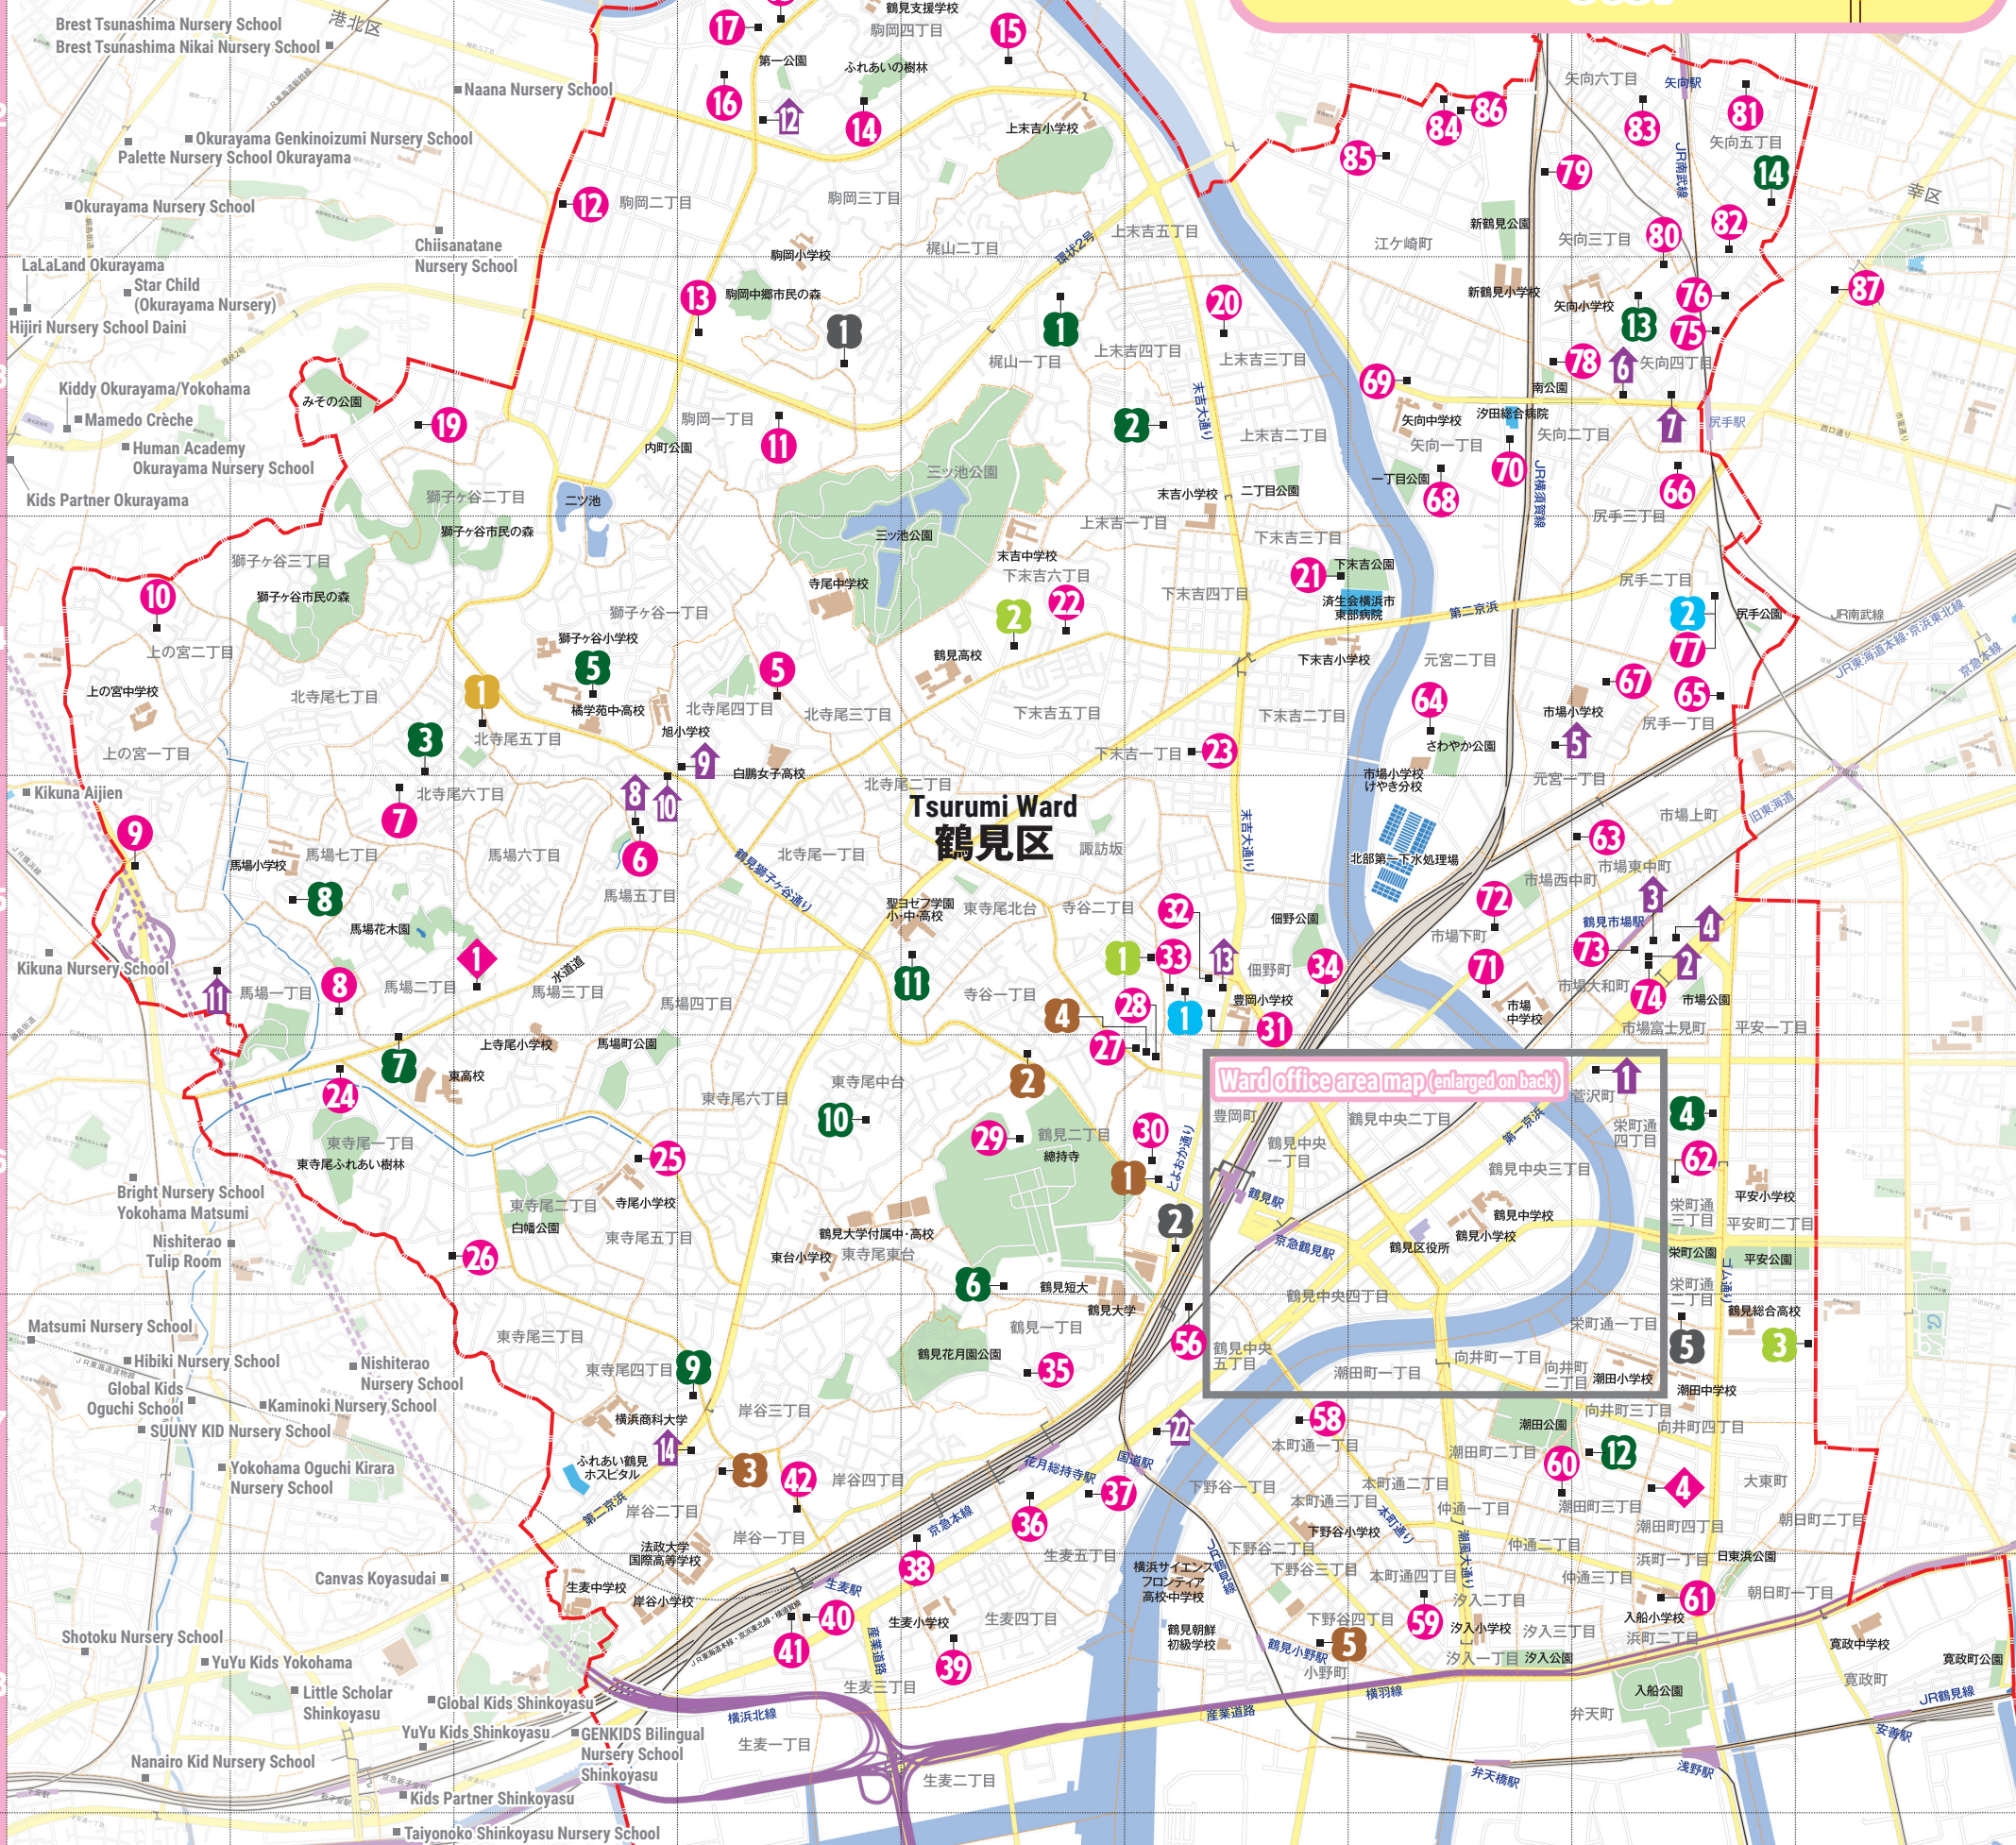

**Tsurumi Ward Map
of Nursery Facilities,
etc.**

| Public nursery facilities | 18 Komaoka Kid's School | D-2 | 37 Kagetsuenmae Kokowa Nursery School | E-7 | 56 Kamome Nursery School | F-7 | 75 Shitte Skip Nursery School | H-3 | Shitte Smile Nursery School | H-3 |
|---|---|-----|---|------|--|------|--|------|--|------|
| 1 Baba Nursery School | 19 Emi Nursery School | B-3 | 38 Yokohama Sakura Nursery School | E-7 | 57 Nursery School Sky Wing | Back | 76 Yokohama Yako Kirara Nursery School | H-3 | 7 Yako Tsubomi Nursery School | H-3 |
| 2 Tsurumi Nursery School | 20 Kamisueyoshi Shirayuri Nursery School | F-3 | 39 Namamugi Nursery School | E-8 | 58 Sojiji Honcho-dori Nursery School | F-7 | 77 Brest Shitte Nursery School | H-4 | 8 Kitaterao Mutsumi Small-scale Nursery Facility | C-5 |
| 3 Ashihozaki Nursery School | 21 Sueyoshi Izumi Nursery School | F-4 | 40 Namamugi Pocket Nursery School | D-8 | 59 Mitsuru Nursery School | G-8 | 78 Koalakko House Le soleil | G-3 | 9 Kitaterao 4-Chome Mutsumi Small-scale Nursery Facility | D-4 |
| 4 Ushioda Nursery School | 22 Tsurumi Doronko Nursery School | E-4 | 41 Star Child (Namamugi Nursery) | D-8 | 60 Mitsubachi Nursery School | G-7 | 79 Yumeiro Nursery School | G-2 | 10 Fluffy Small-scale Nursery School | C-5 |
| Licensed nursery facilities | 23 Sueyoshi Nikoniko Nursery School | F-4 | 42 SEA KID Nursery School | D-7 | 61 Irifunenomori Nursery School | H-8 | 80 Gakken Nursery School Yako | H-3 | 11 Kuwanomi Baba Nursery School | A-5 |
| 5 Kitaterao Daini Mutsumi Nursery School | 24 Nursery Room Belle Famille | B-6 | 43 P's Smile Nursery School | Back | 62 Tozen Nursery School | H-6 | 81 Yako Nursery School | H-2 | 12 Himawari Nikoniko Nursery School | D-2 |
| 6 Kitaterao Mutsumi Nursery School | 25 WaoWao Higashiterao Nursery School | C-6 | 44 Tsurumi Pocket Nursery School | Back | 63 Wakuwakunomori Nursery School | H-5 | 82 Benesse Yako Nursery School | H-2 | 13 Lumiere Small-scale Nursery School | F-5 |
| 7 Nemunoki Kitaterao Nursery School | 26 Higashiterao Doronko Nursery School | B-6 | 45 J Kids Planet Tsurumi Nursery School | Back | 64 Nemunoki Motomiya Nursery School | G-4 | 83 Star Child (Yako Nursery) | H-2 | 14 SAIL KID Nursery School | D-7 |
| 8 Baba Doronko Nursery School | 27 Fairy Tale Tsubasa | F-6 | 46 Kuwanomi Tsurumi Nursery School | Back | 65 Tsurumi Luna Nursery School | H-4 | 84 Shitsurumi Hanakago Nursery School | G-2 | 15 Tsurumi Chuo Heart Nursery School | Back |
| 9 Benesse Kikuna Nursery School | 28 Fairy Tale Mirai | F-6 | 47 Beans Nursery School | Back | 66 Taiyonoko Shitte Nursery School | H-3 | 85 WaoWao Egasaki Nursery School | G-2 | 16 Tsurumi Nukumori Nursery School | Back |
| 10 Kikuna Heart Nursery School | 29 Sojiji Nursery School | E-6 | 48 Tsurumi Akebono Nursery School | Back | 67 Ichiba Nursery School | H-4 | 86 Kinoshita Nursery School Egasaki | G-2 | 17 Kiraboshi Nursery School | Back |
| 11 Komaoka Genkids Nursery School | 30 Luce Nursery School Tsurumi | F-6 | 49 Tsurumi Chuo Hanakago Nursery School | Back | 68 WaoWao Nursery School | G-3 | 87 Saiwai Izumi Nursery School | I-3 | 18 Orange House Tsurumi Nursery School | Back |
| 12 Nijnokaze Nursery School | 31 Toyooka Himawari Nursery School | F-5 | 50 Nursery Tsurumi | Back | 69 Merhalsa Nursery School Hibiki Yako | G-3 | Small-scale childcare services | | 19 Shitsurubashi Heart Nursery School | Back |
| 13 SANDA KID Nursery School | 32 Miyusato Nursery School | F-5 | 51 Miyu Chuo Nursery School | Back | 70 Yako Akebono Nursery School | G-3 | 1 Sanshoku Enogu Nursery School | Back | 20 Hidamari Nursery School | Back |
| 14 Nijiuro Nursery School Komaoka 4-Chome | 33 Yokohama Yamate Montessori Nursery School | F-5 | 52 Poppins Nursery School Tsurumi | Back | 71 Ashitaba Nursery School Tsurumi | G-5 | 3 Unicorn Kids Club | H-5 | 21 Tsurumi Sunflower Nursery School | Back |
| 15 Komaoka Nursery School | 34 Ayumi Nursery School Tsurumi | F-5 | 53 Earth Nursery School Tsurumi Chuo | Back | 72 Ohana Tsurumi Nursery School | G-5 | 4 Tsurumi Heart Nursery School | H-5 | 22 Tsurumi Nanohana Nursery School | F-7 |
| 16 Ashitaba Nursery School Komaoka | 35 Tsurumi Infant Welfare Center Nursery School | E-7 | 54 Tsurumi Suzuran Nursery School | Back | 73 Ichiba Pocket Nursery School | H-5 | 5 Tsurumi Asa Nursery School | H-5 | | |
| 17 Nijiuro Nursery School Komaoka | 36 Hanazono Nursery School Baby Home | E-7 | 55 Triangle Smile | Back | 74 Taiyonoko Tsurumi Ichiba Nursery School | H-5 | 6 Brest Shitte Nursery School Motomiya | G-4 | | |