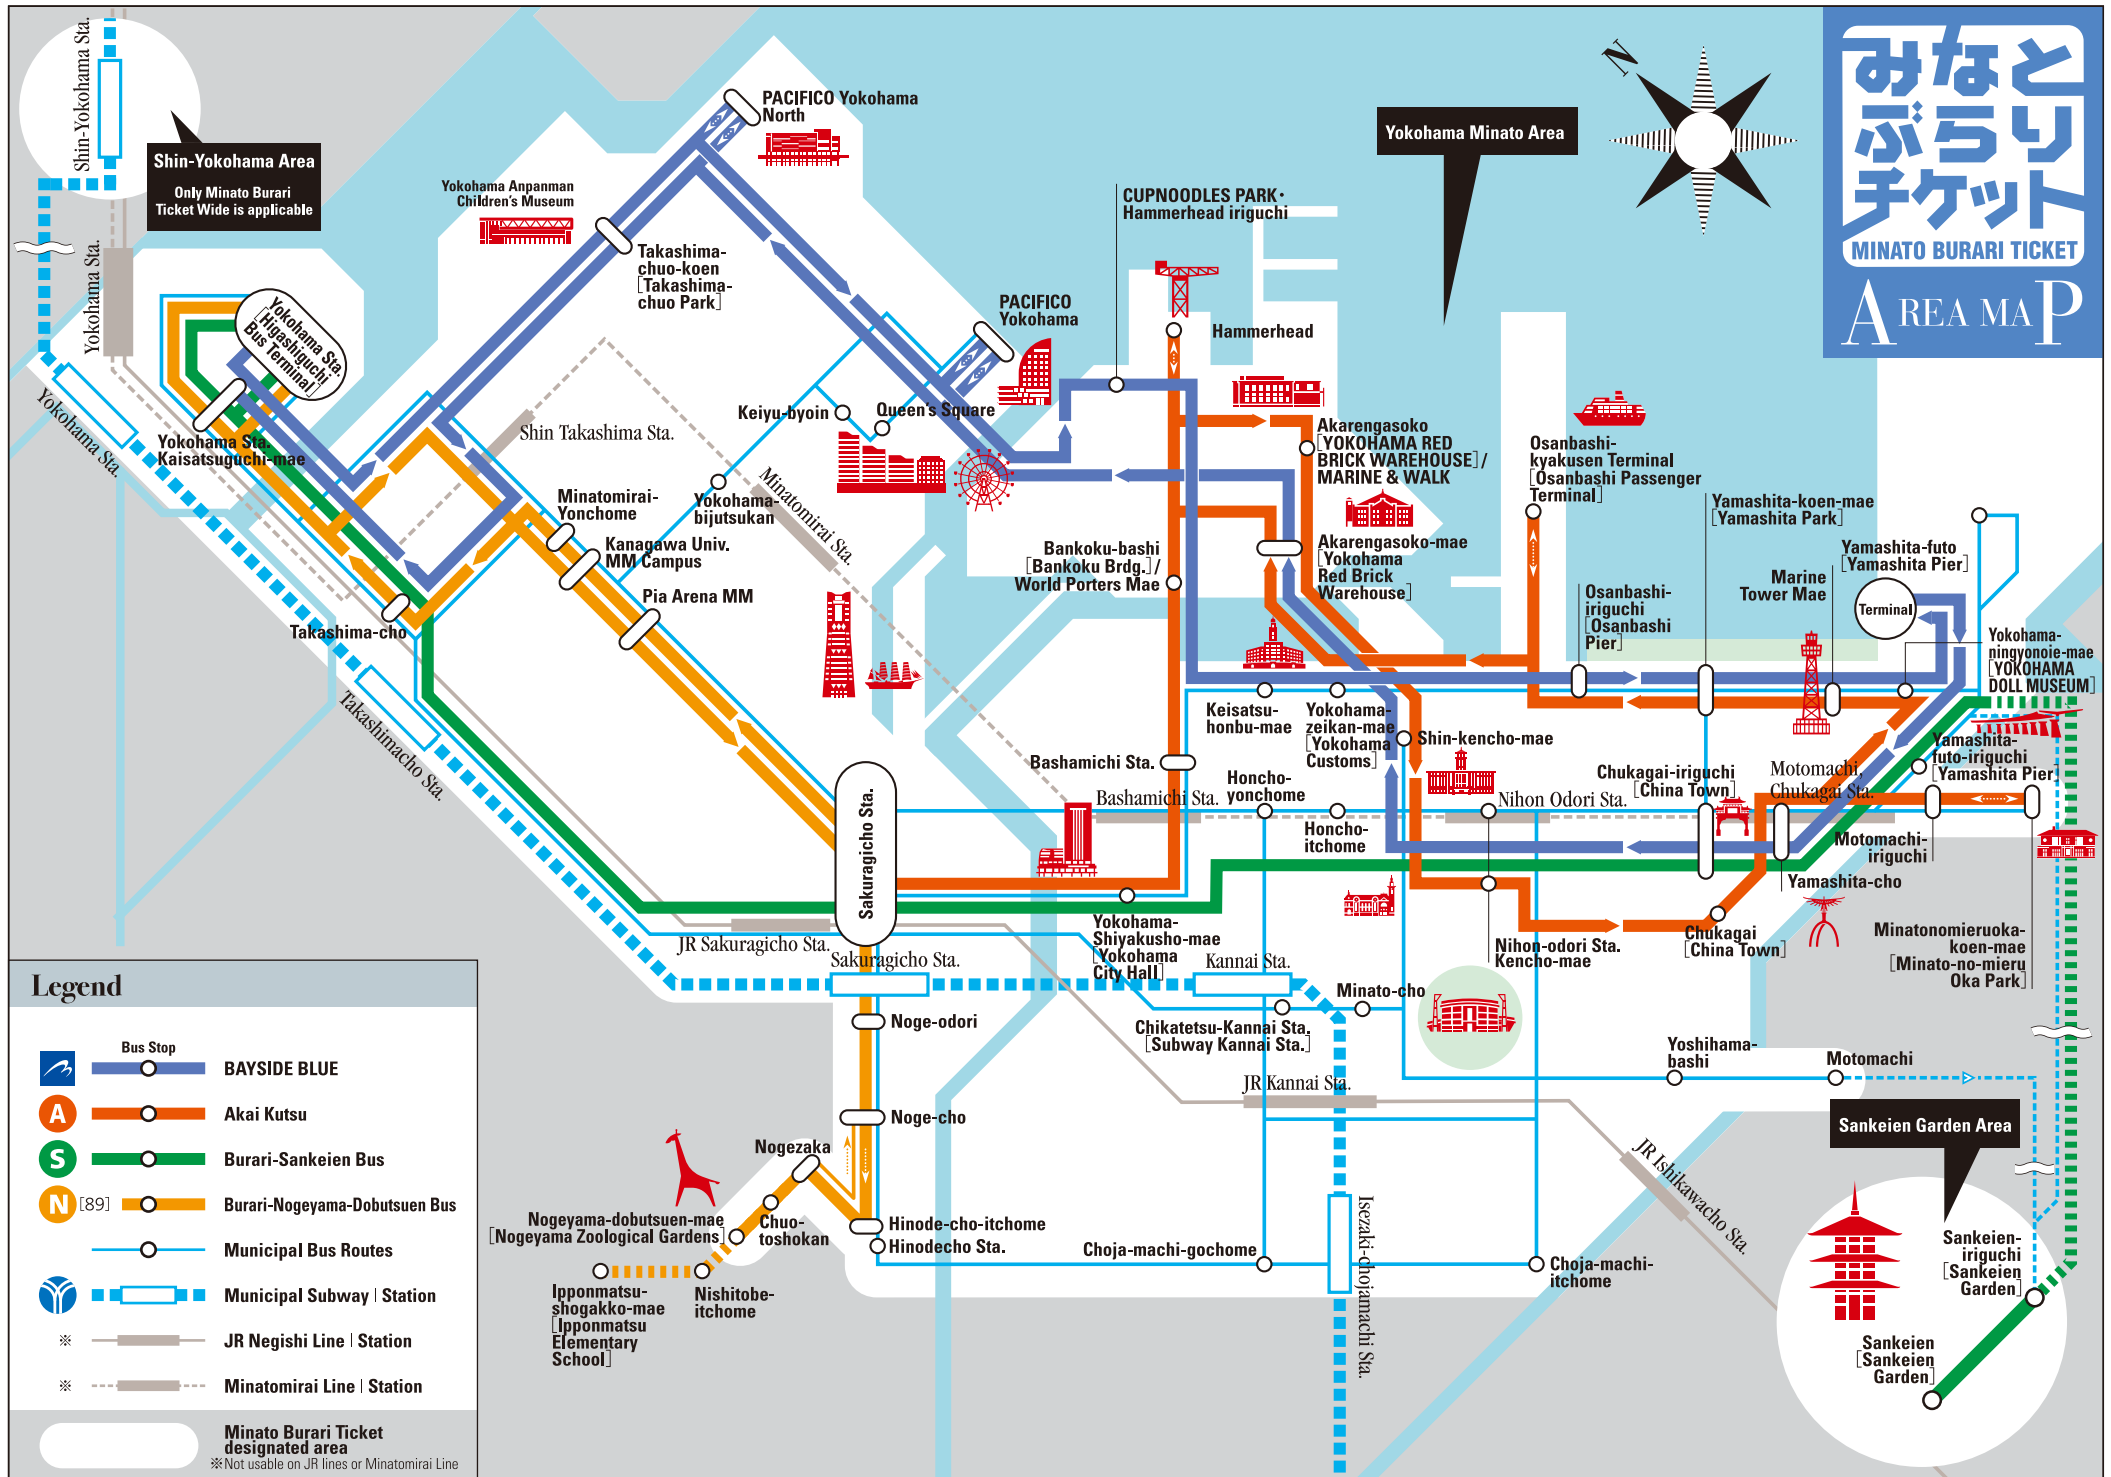

みなと ぶらり チケット

MINATO BURARI TICKET
AREA MAP

Shin-Yokohama Area
Only Minato Burari Ticket Wide is applicable

Yokohama Minato Area

Sankeien Garden Area

Legend

- Bus Stop
- BAYSIDE BLUE
- Akai Kutsu
- Burari-Sankeien Bus
- Burari-Nogeyama-Dobutsuen Bus
- Municipal Bus Routes
- Municipal Subway | Station
- JR Negishi Line | Station
- Minatomirai Line | Station
- Minato Burari Ticket designated area
- ※ Not usable on JR lines or Minatomirai Line