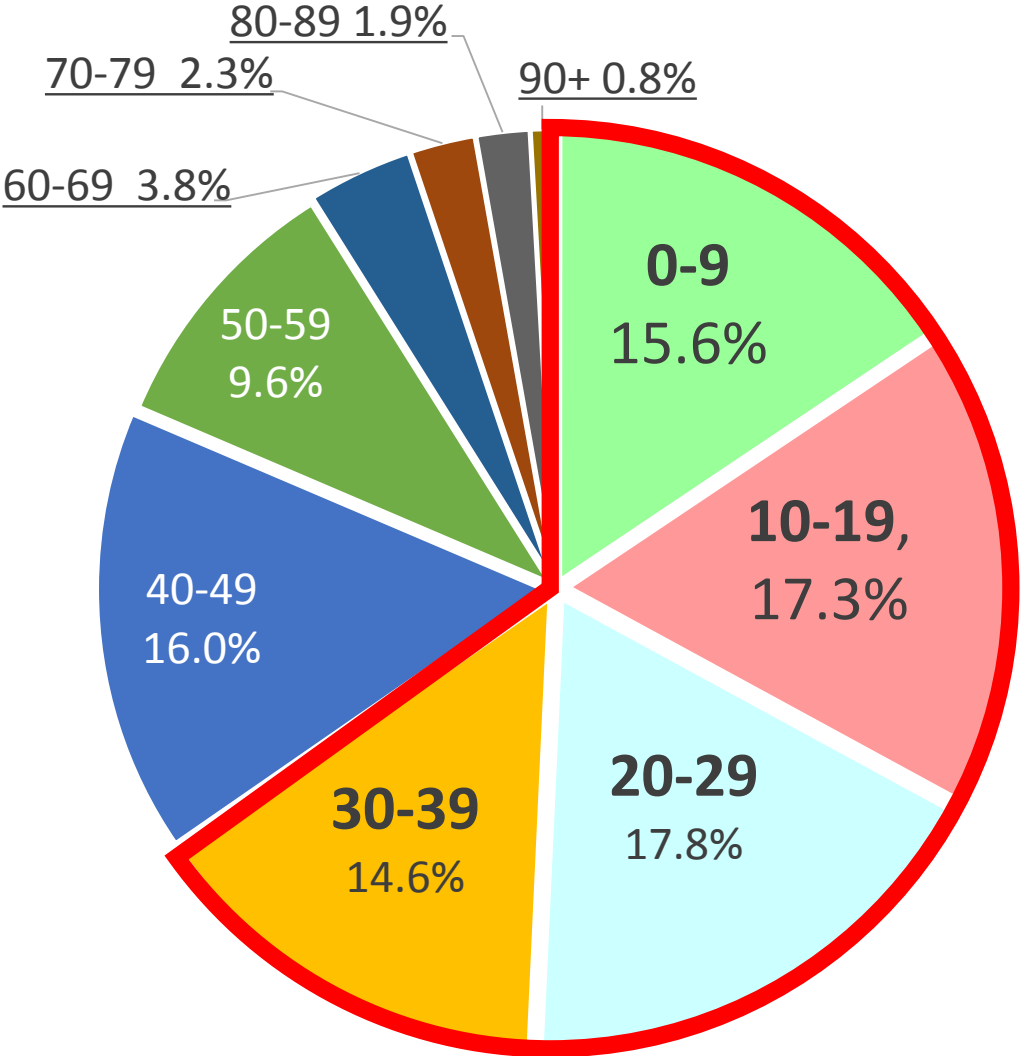

COVID-19 booster vaccinations

Initiatives to raise vaccination rates among younger residents

7 April 2022
Mayor's Press Conference

あうたびに、あたらしい

Find Your YOKOHAMA

City of YOKOHAMA

65% of new cases among residents **ages 0-39**

Vaccination rates (as of 5 April 2022)

(Among eligible residents 0 years old and up)

3rd shot completed 40.6%

2nd shot completed 79.8%

Vaccination rates for 2nd and 3rd shot by age group

- **Mass vaccination venues for young people to vaccinate eligible women age 18-29**
- **Late-night / early-morning venues** (March 8 press release)
- **Extended hours at some mass vaccination venues** (March 30 press release)
- **Marketing campaign to encourage vaccinating**

Mass vaccination venues to expand to provide vaccine to women age 18-29

*Pfizer vaccine to be used

- Eligibility: 6 months or more since second vaccination

People aged 12-29

- Dates: **April 20, 2022 (Wed) - May 20 (Fri)**

Late-night / early-morning venues

Appointments
now open

- **Eligibility:** 18 years and older

- **Start dates:**

April 28 (Thu), 29 (Fri), 30 (Sat)

May 6 (Fri), 7 (Sat), 27 (Fri), 28 (Sat)

✕ May 6 and 7 appointments taken starting April 8