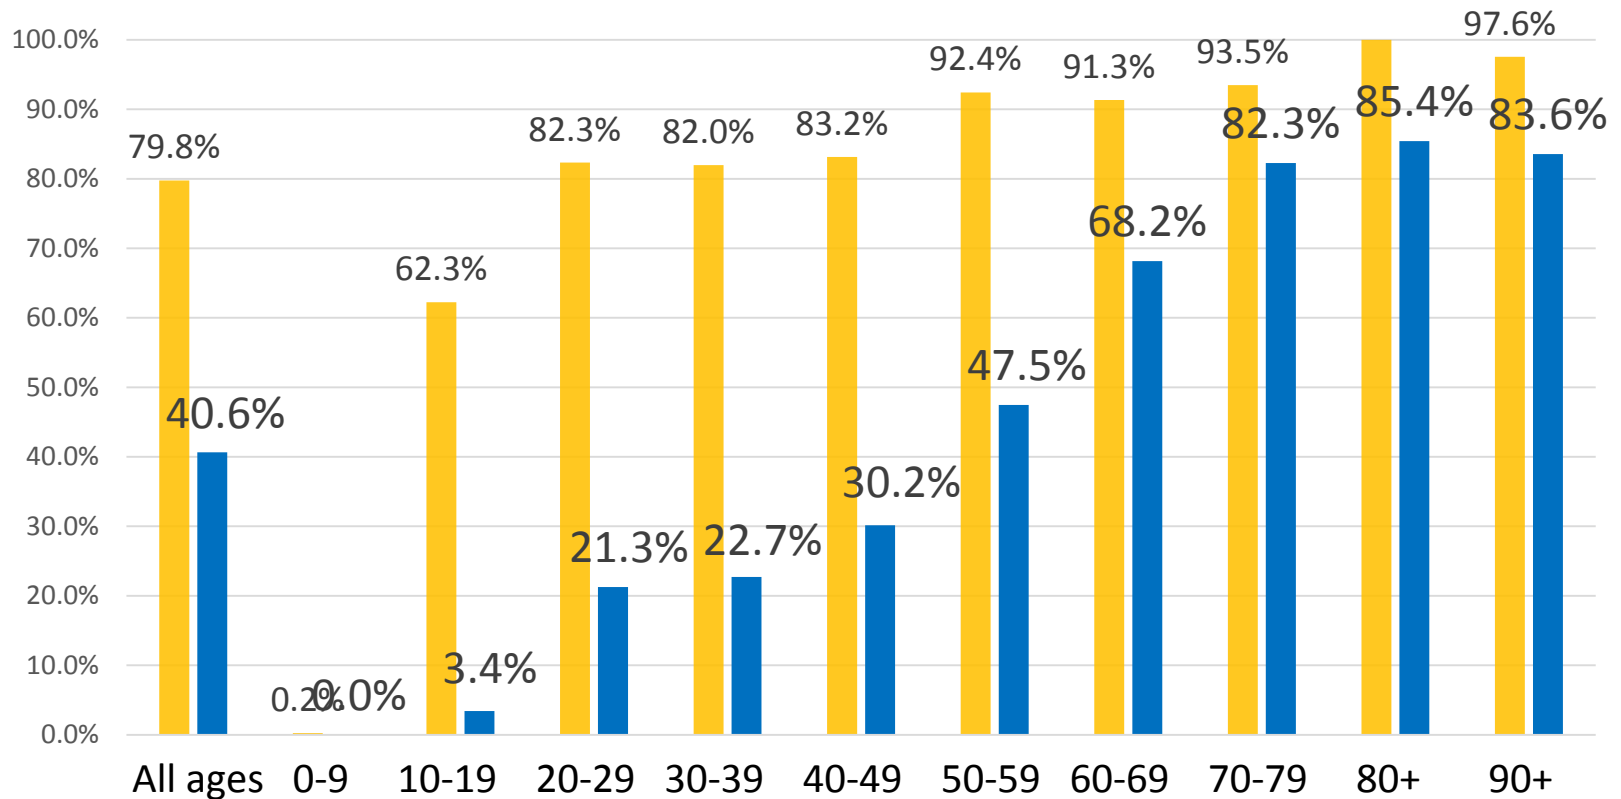

COVID-19 booster vaccinations

Initiatives to raise vaccination rates among younger residents

7 April 2022
Mayor's Press Conference

あうたびに、あたらしい

Find Your YOKOHAMA

City of YOKOHAMA

65% of new cases among residents **ages 0-39**

Vaccination rates (as of 5 April 2022)

(Among eligible residents 0 years old and up)

3rd shot completed 40.6%

2nd shot completed 79.8%

Vaccination rates for 2nd and 3rd shot by age group

- **Mass vaccination venues for young people to vaccinate eligible women age 18-29**
- **Late-night / early-morning venues** (March 8 press release)
- **Extended hours at some mass vaccination venues** (March 30 press release)
- **Marketing campaign to encourage vaccinating**

Mass vaccination venues to expand to provide vaccine to women age 18-29

*Pfizer vaccine to be used

- Eligibility: 6 months or more since second vaccination

People aged 12-29

- Dates: **April 20, 2022 (Wed) - May 20 (Fri)**