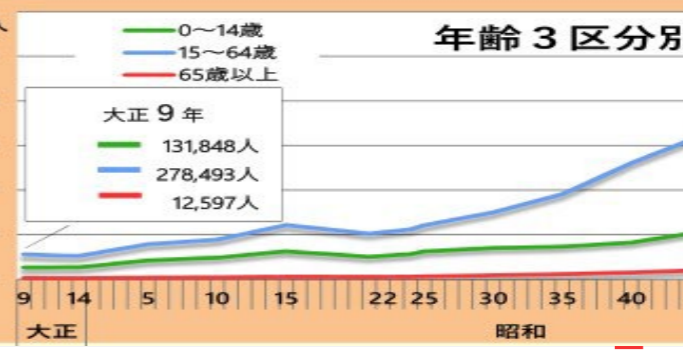

神奈川区のシンボル(昭和56年制定) カナガワの「カ」の文字を四つ花模様デザインしたものです。

Table showing population and household data for Kanagawa Ward from 2022 to 2023, broken down by ward.

生産用機械器具 Production machinery

Table showing production machinery statistics, including counts of machinery and value of shipments.

農業及び漁業 Agriculture and Fisheries

Table showing agricultural and fisheries statistics, including farm households and cultivated land area.

住宅及び建築 Dwellings and Construction

Table showing housing and construction statistics, including the number of dwellings and fishing boats.

区の花「こぶし」(昭和63年制定) 区制60周年・市政100周年を記念して、制定されました。幼児の握りこぶしのような実をつけます。

Table showing age distribution statistics for Kanagawa Ward, including constituent ratios for different age groups.

学校基本調査 Basic Survey of Schools (May 1, 2022)