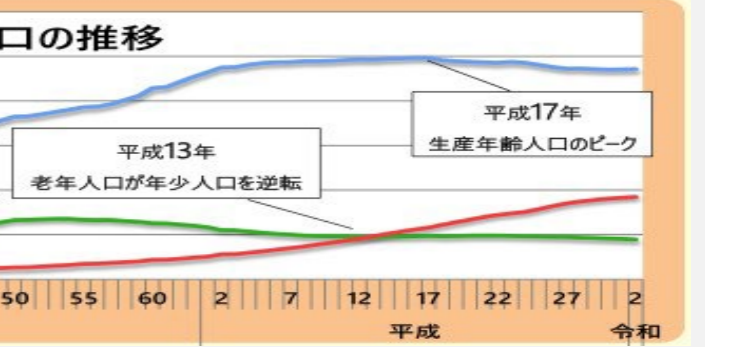

農業及び漁業 Agriculture and Fisheries

Table showing agricultural and fisheries statistics, including farm households and cultivated land area.

住宅及び建築 Dwellings and Construction

Table showing housing and construction statistics, including the number of dwellings and fishing boats.

区の花「こぶし」(昭和63年制定) 区制60周年・市政100周年を記念して、制定されました。幼児の握りこぶしのような実をつけます。

Table showing age distribution statistics for Kanagawa Ward, including constituent ratios for different age groups.

学校基本調査 Basic Survey of Schools (May 1, 2022)

Table showing school statistics, including the number of schools, students, and teachers across various levels of education.

区の花「チューリップ」(昭和63年制定) 誰からも愛される区の花「チューリップ」は、区の木「こぶし」と共に区民投票で選ばれました。

Table showing age distribution statistics for Kanagawa Ward, including constituent ratios for different age groups.