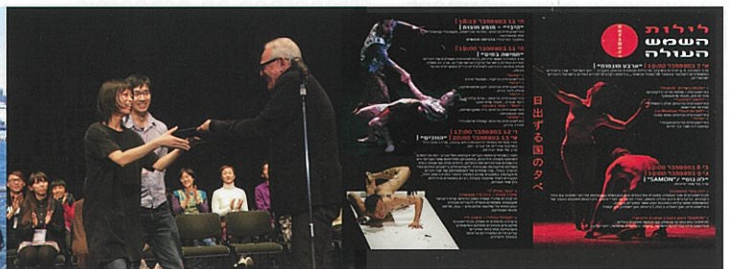

It was planted by Mayor Hayashi and H.E. Ambassador Ruth Kahanoff in Rinko Park in Yokohama in September of 2013.

The tree is a symbol of the friendship between the two cities.

Photo exhibition "Tel Aviv Moment" by Ziv Koren [Sep. 2012, Nihon-Odori Sta., Yokohama]

Director General of Tel Aviv-Yafo Mr. Menachem Leiba's visit to Yokohama to exchange opinions in the fields of ports, disaster prevention, transportation and culture [Nov. 2013, Yokohama]

"Tel Aviv Yokohama Award" to young choreographers at Yokohama Dance Collection 2014 [Feb. 2014, Red Brick Warehouse, Yokohama] Photo: Yoichi TSUKADA