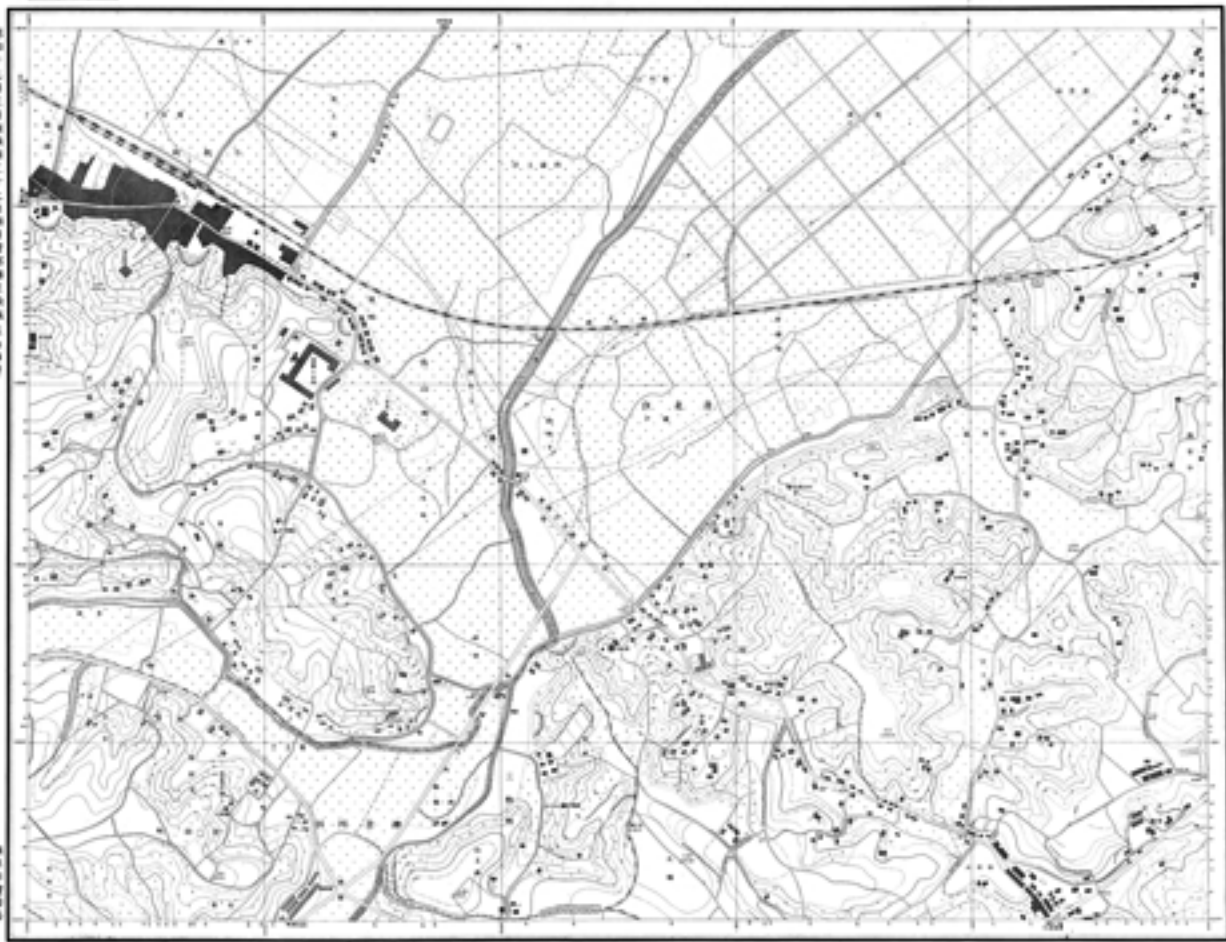

# 根 岸

Vertical text on the right side of the map, likely providing additional information or a legend key.